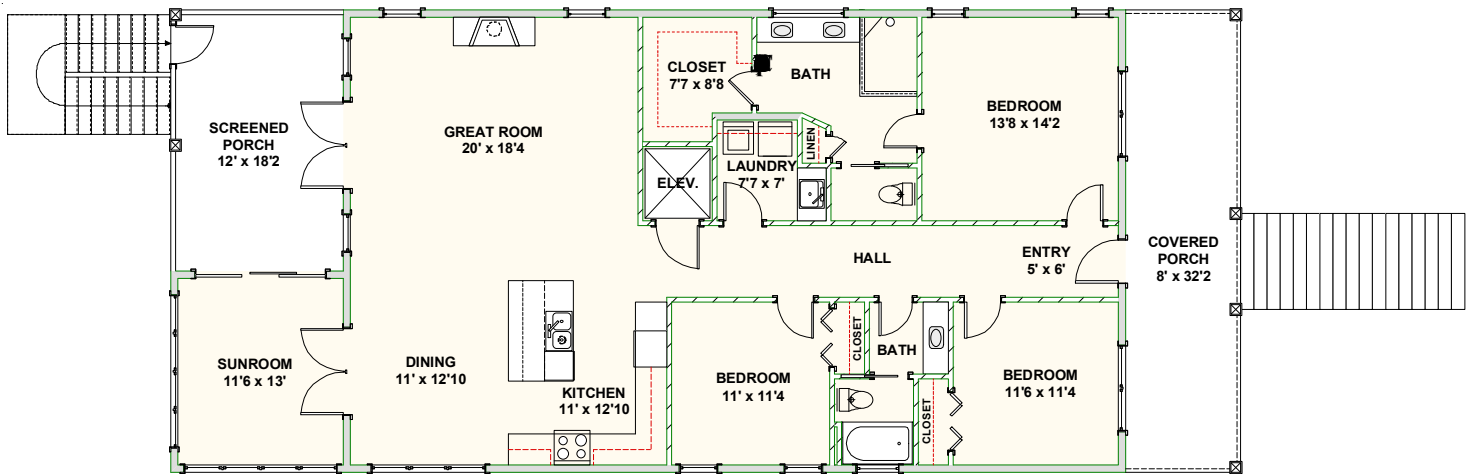

## **BEACH HOME 264**

**1,918 SQ FT | 3 BEDROOMS | 2 BATHS | 475 SQ FT DECKS**

**WWW.CAROLINABLUEWATERCONSTRUCTION.COM**

# BEACH HOME 264

1,918 SQ FT | 3 BEDROOMS | 2 BATHS | 475 SQ FT DECKS

74'5 x 32'2

1ST FLOOR - FLOOR PLAN

**CAROLINA**  
**BLUEWATER**  
**CONSTRUCTION**

**910-575-7100**

**BUILDING TOMORROW WITH AFFORDABLE QUALITY HOMES**  
6934-9 BEACH DR SW, OCEAN ISLE BEACH, NC 28469  
[WWW.CAROLINABLUEWATERCONSTRUCTION.COM](http://WWW.CAROLINABLUEWATERCONSTRUCTION.COM)